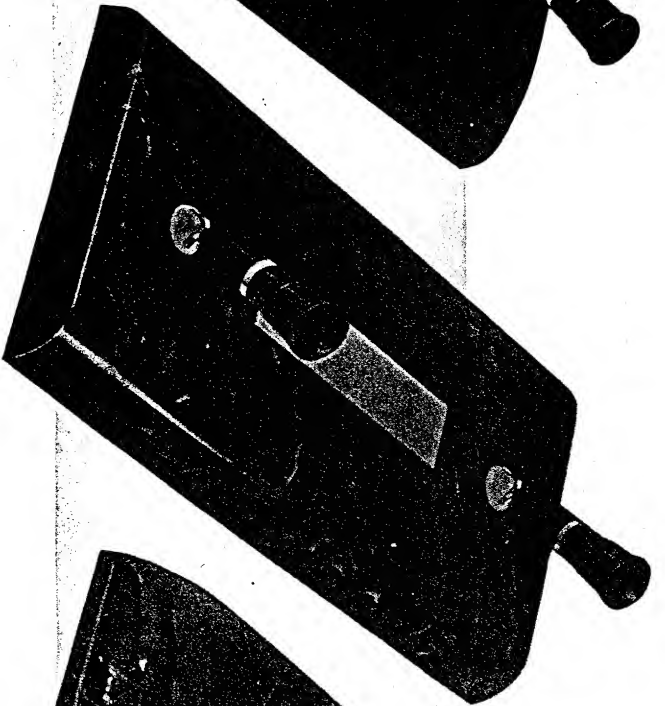

V449 BAGNA. Green Brazilian Onyx. 5 x 10 inches. Eagle motif. Gold trim. With two Black LIFETIME Pens $30.00. With LIFETIME Pen and Desk Pencil $28.00.

T160 BUGEF. Brown Onyx. 5 x 10 inches. Gold name plate. With Brown LIFETIME Pen and Desk Pencil $25.00. With two LIFETIME Pens $27.00.